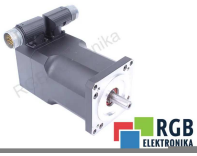

Repair 6SM37M-6.000 KOLLMORGEN SEIDEL

We will repair every KOLLMORGEN SEIDEL device. If you cannot find the device that interests you, please contact us. We collect the devices **free of charge** via a courier or in person, thanks to which we are able to carry out the repair within several hours. We will diagnose your equipment **for free**, and if you do not decide on our service, you will not incur any costs. We offer **24 months warranty** for all completed repairs. We are available 24/7, also at weekends and on holidays. **Call us 24/7: +48 71 750 09 77** and receive immediate help.

SPECIFICATIONS

MANUFACTURER	KOLLMORGEN SEIDEL
MODEL	6SM37M-6.000
CATEGORY	AC and DC motors
WEIGHT	3.0 kg

WRITE TO US
info24@rgbrepairs.com

24/7 SUPPORT
[+48 71 750 09 77](tel:+48717500977)

TEST STAND

We have test stands developed by us, thanks to which we check whether the device is operational. They make sure that KOLLMORGEN SEIDEL 6SM37M-6.000 is repaired.